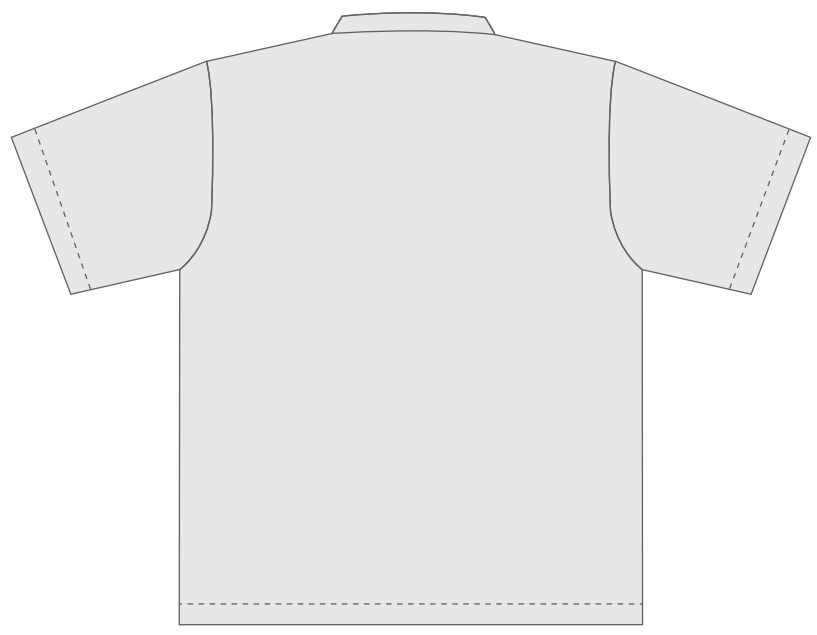

**PRODUCT:**

**SSJ03 - Mens Short Sleeve Jersey**

**FABRIC: HEAVY MESH**

OPTIONS

N / A

**SHIRT COLORS:**

BASE COLOR 1 N / A

BASE COLOR 2 N / A

ACCENT COLOR N / A

ACCENT COLOR 2 N / A

**NOTES TO CUSTOMER:**

**START HERE**

\_\_\_\_\_  
\_\_\_\_\_  
\_\_\_\_\_  
\_\_\_\_\_

TEMPLATE BASED ON SIZE LARGE

LOGO THIS PRODUCT IS MADE FROM 100% POLYESTER  
MACHINE WASH COLD | DO NOT BLEACH  
HANG DRY | DO NOT IRON  
PRODUCTION NO: SSJ03 LARGE

LEFT SLEEVE

RIGHT SLEEVE

Please check your proof carefully before you take responsibility of approving. By approving this proof you are declaring it "Approved for Production" and assume all responsibility for any errors or omissions of art and layout. This shirt is based on a size large and layout may vary per size. The graphics on this layout are not fully to proportion and do not reflect the exact sizing that will be used on your final garment. This layout is to show color and placement of graphics that are to be printed on your finished product. Logos passing over and that run along seams will not always 100% match and may vary up to an 1/8th of an inch. Colors are subject to variation on product and may not match 100%. If PMS colors are provided, they will be matched as close as possible, however we do not guarantee exact PMS. Reproduction of this garment is strictly prohibited unless authorized by customer. If you would like access to your own graphics on this proof, please contact us.