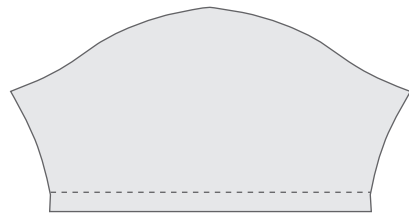

**PRODUCT:**

**SSJ03 - Mens Short Sleeve Jersey**

**FABRIC: HEAVY MESH**

OPTIONS

N / A

**SHIRT COLORS:**

BASE COLOR 1 N / A

BASE COLOR 2 N / A

ACCENT COLOR N / A

ACCENT COLOR 2 N / A

**NOTES TO CUSTOMER:**

**START HERE**

\_\_\_\_\_  
\_\_\_\_\_  
\_\_\_\_\_  
\_\_\_\_\_

TEMPLATE BASED ON SIZE LARGE

LOGO THIS PRODUCT IS MADE FROM 100% POLYESTER  
MACHINE WASH COLD | DO NOT BLEACH  
HANG DRY | DO NOT IRON  
PRODUCTION NO: SSJ03 LARGE

LEFT SLEEVE

RIGHT SLEEVE

Please check your proof carefully before you take responsibility of approving. By approving this proof you are declaring it "Approved for Production" and assume all responsibility for any errors or omissions of art and layout. This shirt is based on a size large and layout may vary per size. The graphics on this layout are not fully to proportion and do not reflect the exact sizing that will be used on your final garment. This layout is to show color and placement of graphics that are to be printed on your finished product. Logos passing over and that run along seams will not always 100% match and may vary up to an 1/8th of an inch. Colors are subject to variation on product and may not match 100%. If PMS colors are provided, they will be matched as close as possible, however we do not guarantee exact PMS. Reproduction of this garment is strictly prohibited unless authorized by customer. If you would like access to your own graphics on this proof, please contact us.