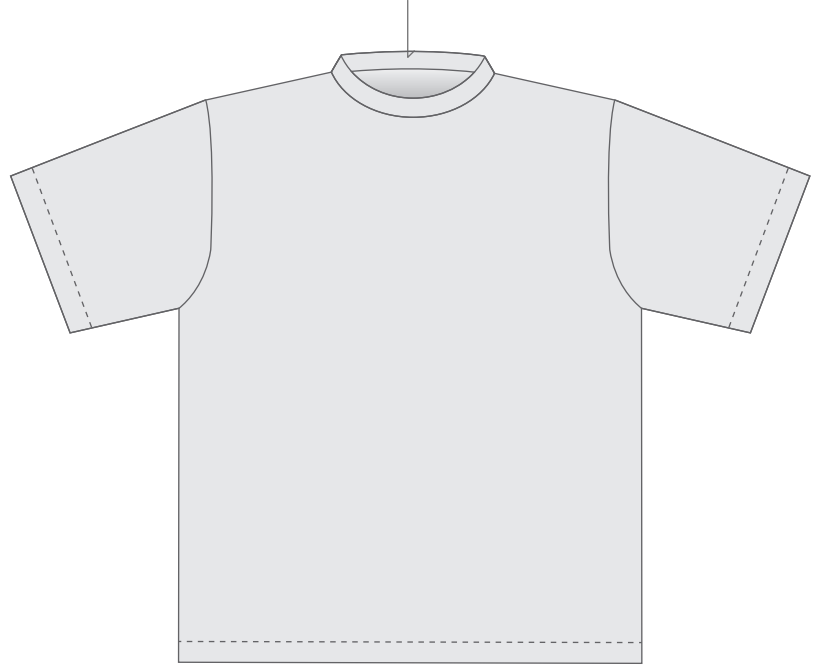

**PRODUCT:**

**SSJ03 - Mens Short Sleeve Jersey**

**FABRIC: HEAVY MESH**

OPTIONS

N / A

**SHIRT COLORS:**

BASE COLOR 1 N / A

BASE COLOR 2 N / A

ACCENT COLOR N / A

ACCENT COLOR 2 N / A

**NOTES TO CUSTOMER:**

**START HERE**

\_\_\_\_\_  
\_\_\_\_\_  
\_\_\_\_\_  
\_\_\_\_\_

TEMPLATE BASED ON SIZE LARGE

LOGO THIS PRODUCT IS MADE FROM 100% POLYESTER  
MACHINE WASH COLD | DO NOT BLEACH  
HANG DRY | DO NOT IRON  
PRODUCTION NO: SSJ03 LARGE

LEFT SLEEVE

RIGHT SLEEVE

Please check your proof carefully before you take responsibility of approving. By approving this proof you are declaring it "Approved for Production" and assume all responsibility for any errors or omissions of art and layout. This shirt is based on a size large and layout may vary per size. The graphics on this layout are not fully to proportion and do not reflect the exact sizing that will be used on your final garment. This layout is to show color and placement of graphics that are to be printed on your finished product. Logos passing over and that run along seams will not always 100% match and may vary up to an 1/8th of an inch. Colors are subject to variation on product and may not match 100%. If PMS colors are provided, they will be matched as close as possible, however we do not guarantee exact PMS. Reproduction of this garment is strictly prohibited unless authorized by customer. If you would like access to your own graphics on this proof, please contact us.