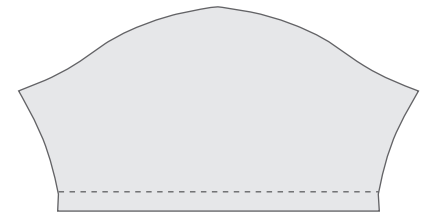

**PRODUCT:**

**SSJ03 - Mens Short Sleeve Jersey**

**FABRIC: HEAVY MESH**

OPTIONS

N / A

**SHIRT COLORS:**

BASE COLOR 1 N / A

BASE COLOR 2 N / A

ACCENT COLOR N / A

ACCENT COLOR 2 N / A

**NOTES TO CUSTOMER:**

**START HERE**

\_\_\_\_\_  
\_\_\_\_\_  
\_\_\_\_\_  
\_\_\_\_\_

TEMPLATE BASED ON SIZE LARGE

LOGO THIS PRODUCT IS MADE FROM 100% POLYESTER  
MACHINE WASH COLD | DO NOT BLEACH  
HANG DRY | DO NOT IRON  
PRODUCTION NO: SSJ03 LARGE

LEFT SLEEVE

RIGHT SLEEVE

Please check your proof carefully before you take responsibility of approving. By approving this proof you are declaring it "Approved for Production" and assume all responsibility for any errors or omissions of art and layout. This shirt is based on a size large and layout may vary per size. The graphics on this layout are not fully to proportion and do not reflect the exact sizing that will be used on your final garment. This layout is to show color and placement of graphics that are to be printed on your finished product. Logos passing over and that run along seams will not always 100% match and may vary up to an 1/8th of an inch. Colors are subject to variation on product and may not match 100%. If PMS colors are provided, they will be matched as close as possible, however we do not guarantee exact PMS. Reproduction of this garment is strictly prohibited unless authorized by customer. If you would like access to your own graphics on this proof, please contact us.